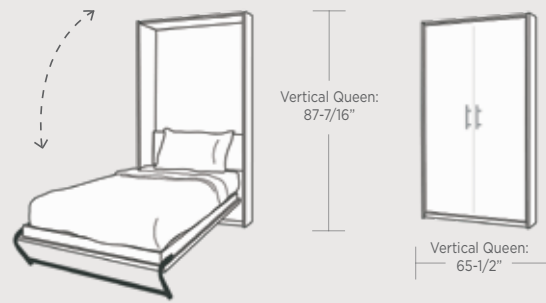

MURPHY BEDS

Murphy Wall-Beds from Showplace can be completely customized in your choice of wood, style and finish. You can add display or storage spaces as shown here, and dress it up as much or as little as you please. Sized to precisely fit your space, our Wall-Bed cabinetry has top-quality construction backed by a limited lifetime warranty.

Unlike sofa beds and futons, Murphy beds don't use a folding mattress so there are no bars or lumps to sleep on. Use any queen mattress up to 11" thick for a comfortable night's sleep. The folding support leg is angled to prevent stubbed toes, and the powder-coated aluminum mechanism is lightweight, rated to support up to 2000 pounds.

BASIC BED UNITS