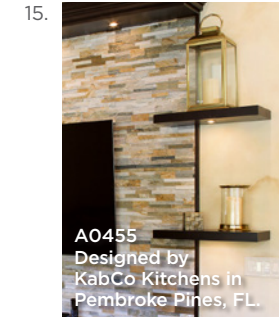

ENHANCEMENTS

With Showplace, your visual enhancements are nearly unlimited. From contemporary range hoods to fireplace surrounds and decorative fillers to countertop supports. Lean on your Showplace designer for support, and let your imagination be your guide.

1. Prep-For-Glass Top Door ..... O E I
2. Chimney Range Hood ..... O E I
3. Contemporary Range Hood ..... O E I
4. Shaker Valance ..... O E
5. Mission Countertop Support ..... O E I
6. Veneer Interior ..... O E I
7. Natural Wood Interior ..... O I
8. Rope Turned Column ..... O E I
9. Full-Width Apothecary Drawer ..... O I
10. Tapered Foot ..... O E I L
11. Reeded Decorative Glass ..... O E I
12. Colonial Bun Foot ..... O E I
13. Elliptical Valance ..... O E
14. Cove Bracket Countertop Support ..... O E I
15. Corbels ..... O E I
16. Floating Shelf Kit ..... O E I
17. Decorative Door ..... O E L
18. Integrated End Panel ..... O I
19. Microwave Garage ..... O I
20. Applied Molding Mullion Door ..... O E I
21. Mullion Door ..... O E I
22. Wood Top ..... O E I
23. Fireplace Surround ..... O I