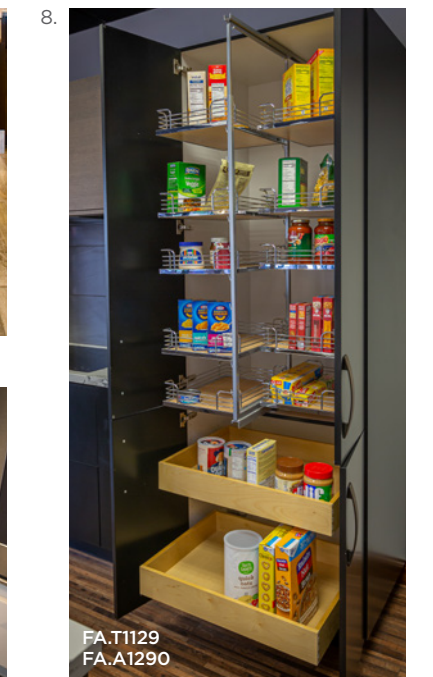

## HISTORIC INSPIRATION

1. See designer for additional wine bottle storage solutions.
2. Two-Drawer Base with Cookware Organizer ..... O E I  
Double Kitchen Waste Basket ..... O
3. Base with Roll Trays + Full-Height Door ..... O E I L
4. Utility with Three Drawers ..... O E I
5. Door Spice Shelf ..... O E  
Knife Block Drawer Insert ..... O E I

## MORE THAN A DRAWER

1. Two-Drawer Base ..... O E I L
2. Knife Block Drawer Insert ..... O E I  
Wood Drawer Spice Rack ..... O E I L  
Drawer Partition ..... O E I
3. Drawer Partitions ..... O E I
4. Scooped Drawer ..... O I  
Fineline Organization by Hafele ..... O E I  
Spice Drawer Insert  
Cutlery Drawer Insert
6. Drawer Plate Organizer ..... O E I
7. Cutlery Divider Box ..... O E I L
8. Fineline Organization by Hafele ..... O E I  
Knife Block Insert  
Roll Holder  
Cutlery Drawer Insert
9. Fineline Organization by Hafele ..... O E I  
Plate Holder  
Drawer Plate Organizer  
Plate Rack
10. Drawer Box Top ..... O E I
11. Three-Drawer Base  
with Second-Drawer Wood Cutlery Divider ..... O E I
12. Two-Drawer Base with Wood Cutlery Divider ..... O E I
13. Drawer Sink Base ..... E
14. Two-Drawer Base  
with Cookware Organizer ..... O E I
15. Square Corner Three-Drawer Base ..... O

## ROLL-OUT CONVENIENCE

1. Base with Chrome Roll Tray ..... E
2. Base Full-Height Door with Tall Roll Trays ..... O E I  
Drawer Partitions ..... O E I
3. Utility Cabinet with Roll Trays ..... O E I L
4. Tray Divider Pull-Out ..... O E I
5. Full-Height Door  
Drawer Plate Organizer ..... O E I  
Drawer Partitions ..... O E I
6. Base with Roll Trays ..... O E I L
7. Base Full-Height Door  
with Tall Roll Trays ..... O E I
8. Pantry with Chrome Pull-Out ..... E  
Roll-Out Tray ..... O E I L
9. Range Base Reverse with Roll Trays ..... O E I
10. Food Storage Container Organizer ..... O