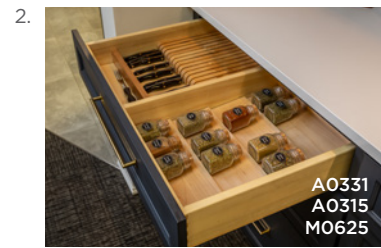

MORE THAN A DRAWER

1. Two-Drawer Base ..... O E I L
2. Knife Block Drawer Insert ..... O E I
  Wood Drawer Spice Rack ..... O E I L
  Drawer Partition ..... O E I
3. Drawer Partitions ..... O E I
4. Scooped Drawer ..... O I
  Fineline Organization by Hafele ..... O E I
  Spice Drawer Insert
  Cutlery Drawer Insert
6. Drawer Plate Organizer ..... O E I
7. Cutlery Divider Box ..... O E I L
8. Fineline Organization by Hafele ..... O E I
  Knife Block Insert
  Roll Holder
  Cutlery Drawer Insert
9. Fineline Organization by Hafele ..... O E I
  Plate Holder
  Drawer Plate Organizer
  Plate Rack
10. Drawer Box Top ..... O E I
11. Three-Drawer Base
  with Second-Drawer Wood Cutlery Divider ..... O E I
12. Two-Drawer Base with Wood Cutlery Divider ..... O E I
13. Drawer Sink Base ..... E
14. Two-Drawer Base
  with Cookware Organizer ..... O E I
15. Square Corner Three-Drawer Base ..... O