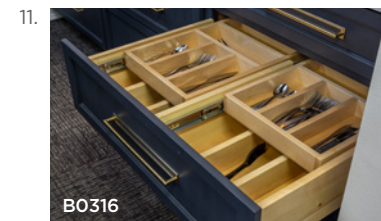

MORE THAN A DRAWER

1. Two-Drawer Base ..... O E I L
2. Knife Block Drawer Insert ..... O E I
  Wood Drawer Spice Rack ..... O E I L
  Drawer Partition ..... O E I
3. Drawer Partitions ..... O E I
4. Scooped Drawer ..... O I
  Fineline Organization by Hafele ..... O E I
  Spice Drawer Insert
  Cutlery Drawer Insert
6. Drawer Plate Organizer ..... O E I
7. Cutlery Divider Box ..... O E I L
8. Fineline Organization by Hafele ..... O E I
  Knife Block Insert
  Roll Holder
  Cutlery Drawer Insert
9. Fineline Organization by Hafele ..... O E I
  Plate Holder
  Drawer Plate Organizer
  Plate Rack
10. Drawer Box Top ..... O E I
11. Three-Drawer Base
  with Second-Drawer Wood Cutlery Divider ..... O E I
12. Two-Drawer Base with Wood Cutlery Divider ..... O E I
13. Drawer Sink Base ..... E
14. Two-Drawer Base
  with Cookware Organizer ..... O E I
15. Square Corner Three-Drawer Base ..... O