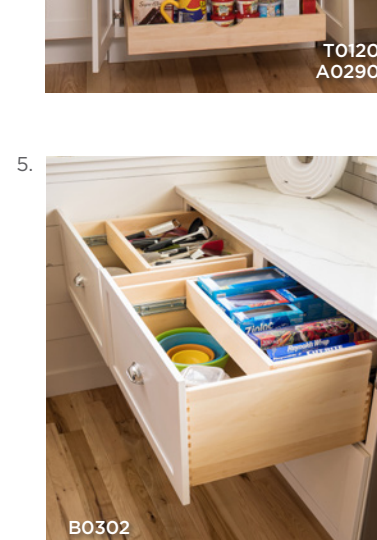

# ENTERTAINING ACCESSORIES

When you entertain or unwind, consider accessories that are decorative, yet functional. A wine cube cabinet for display and storage is a tasteful option. Floating shelves finish off a space with style. Our accessory applications are limited only by your imagination.

- 1. Wine Rack.....O E I
- 2. Wine Rack.....O E I
- 3. Wine Cubbie.....E
- 4. Floating Shelf Kit.....O E I
- 5. Reeded Decorative Glass.....O E I
- Stem Glass Rack.....O I
- Authentic Appliance Front.....O E
- Criss-Cross Wine Rack.....O I

## WATERFRONT WALKOUT

1. Utility Base.....O E I L  
Roll-Out Trays added .....O E I L
2. Base Pull-Out Rack.....O I
3. Tray Divider.....O E I L
4. Tall Vanity Pull-Out Hair Dryer.....O E I
5. Two-Drawer Base with Cookware Organizer.....O E I
6. Square Super Susan with Wood Trays.....O E I
7. Tandem Garbage with Undermount Wood Carrier .....O I
8. Criss-Cross Wine Rack.....O I